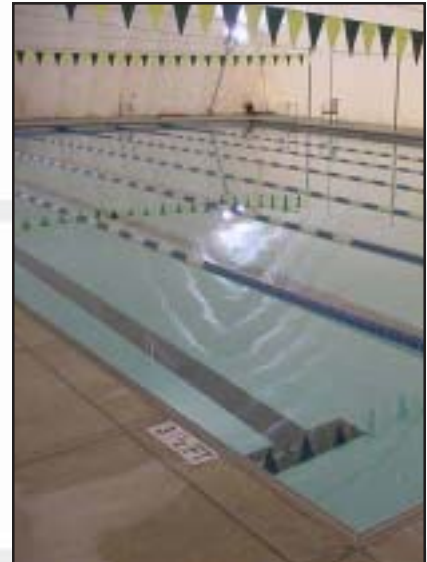

SPORTS CLUB OF NOVI  
Novi, Michigan

*This 121,000 s.f. multi-faceted sports and recreation center includes aerobic, weight training, tennis, recreational and competitive swim components.*

*Cunningham-Limp worked with the City of Novi to identify an optimal location for the facility. The structure compliments the adjoining Novi Ice Arena in terms of function and appearance.*

<b>Facility Type</b>	Recreational Facility
<b>Client</b>	Sports Club of Novi
<b>Size</b>	120,963 s.f.